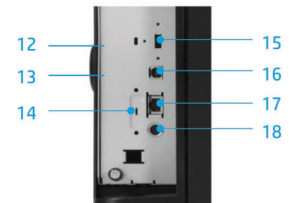

Front view

Close-up of I/O ports

Series at a glance